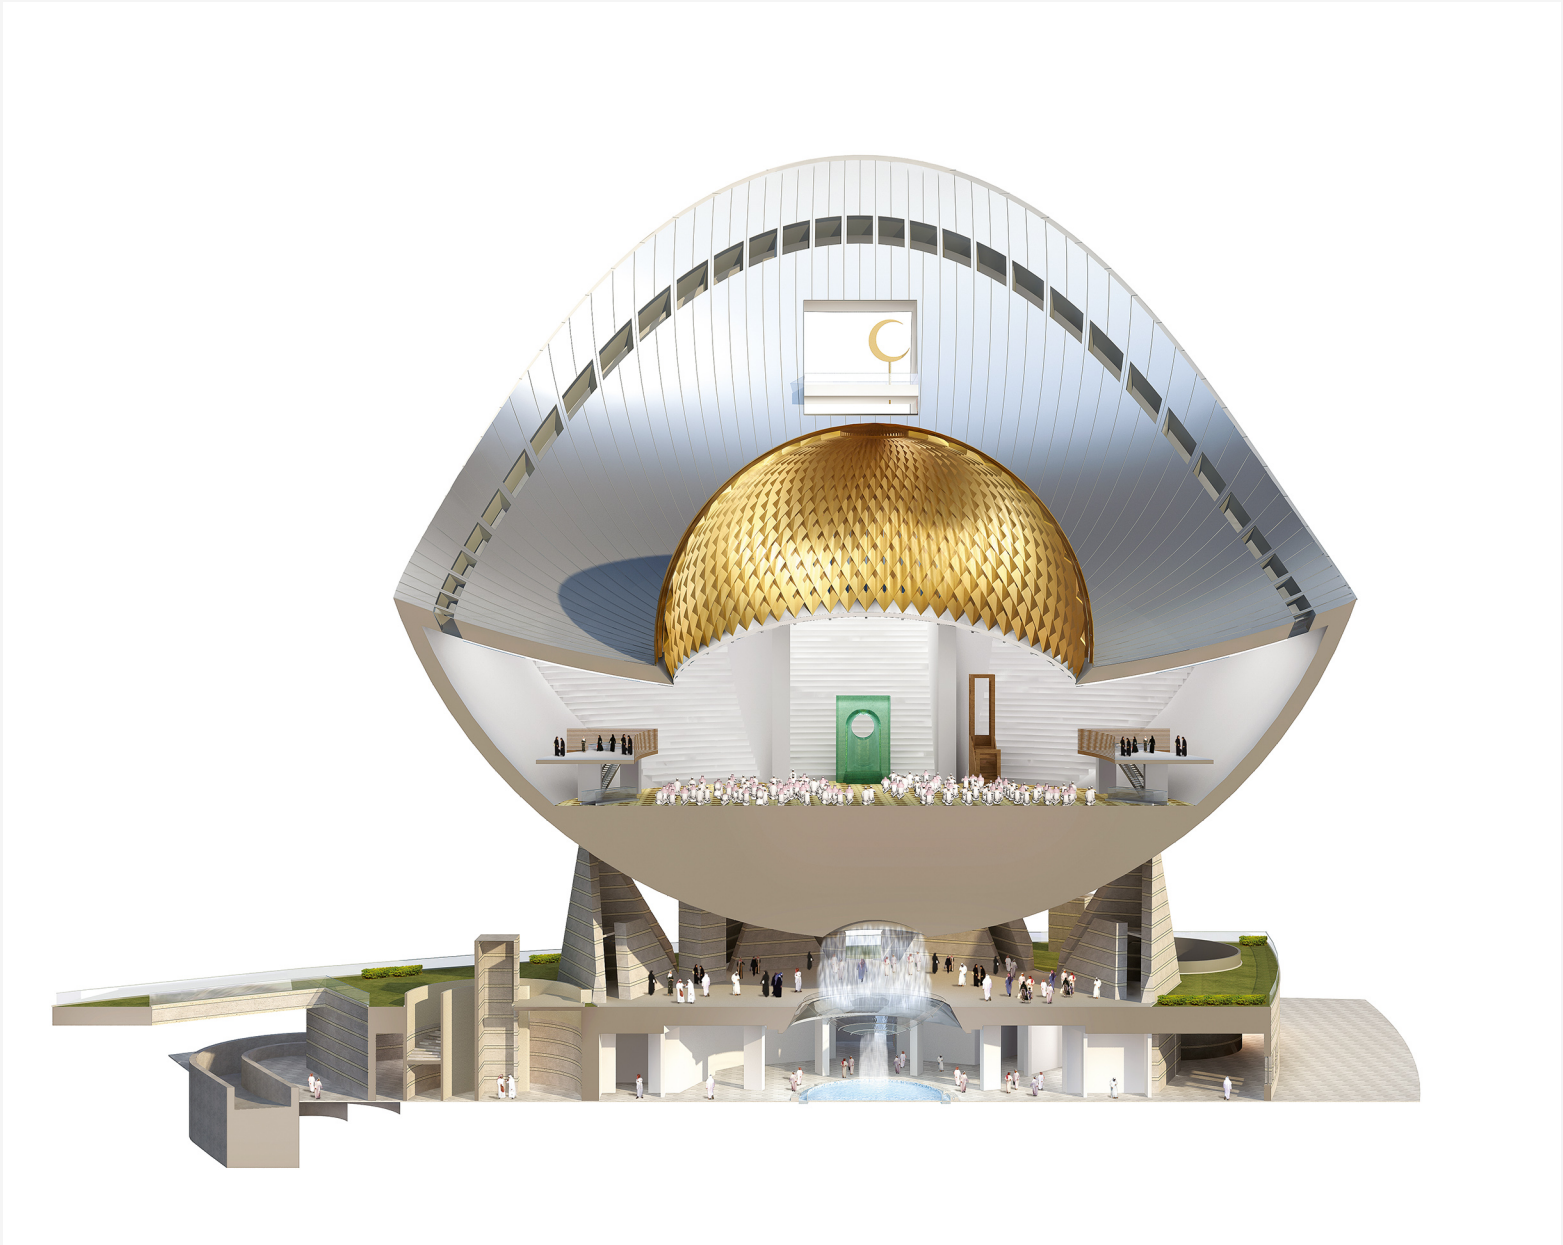

Palm Jumeirah Gateway Mosque 1 Physical model

Palm Jumeirah Gateway Mosque 2 Night rendering

Palm Jumeirah Gateway Mosque 3 Section facing mihrab and Mecca

Palm Jumeirah Gateway Mosque 4 Comparative plan and section with Sinan Selimiye Mosque

Palm Jumeirah Gateway Mosque 5 Concept sketch

## Palm Jumeirah Gateway Mosque

	<i>Image caption</i>	<i>Image attribution</i>
1	Physical model	Safdie Architects
2	Night rendering	Safdie Architects
3	Section facing mihrab and Mecca	Safdie Architects
4	Comparative plan and section with Sinan's Selimiye Mosque	Safdie Architects
5	Concept sketch	Safdie Architects
6		
7		
8		
9		
10		
11		
12		
13		
14		
15		