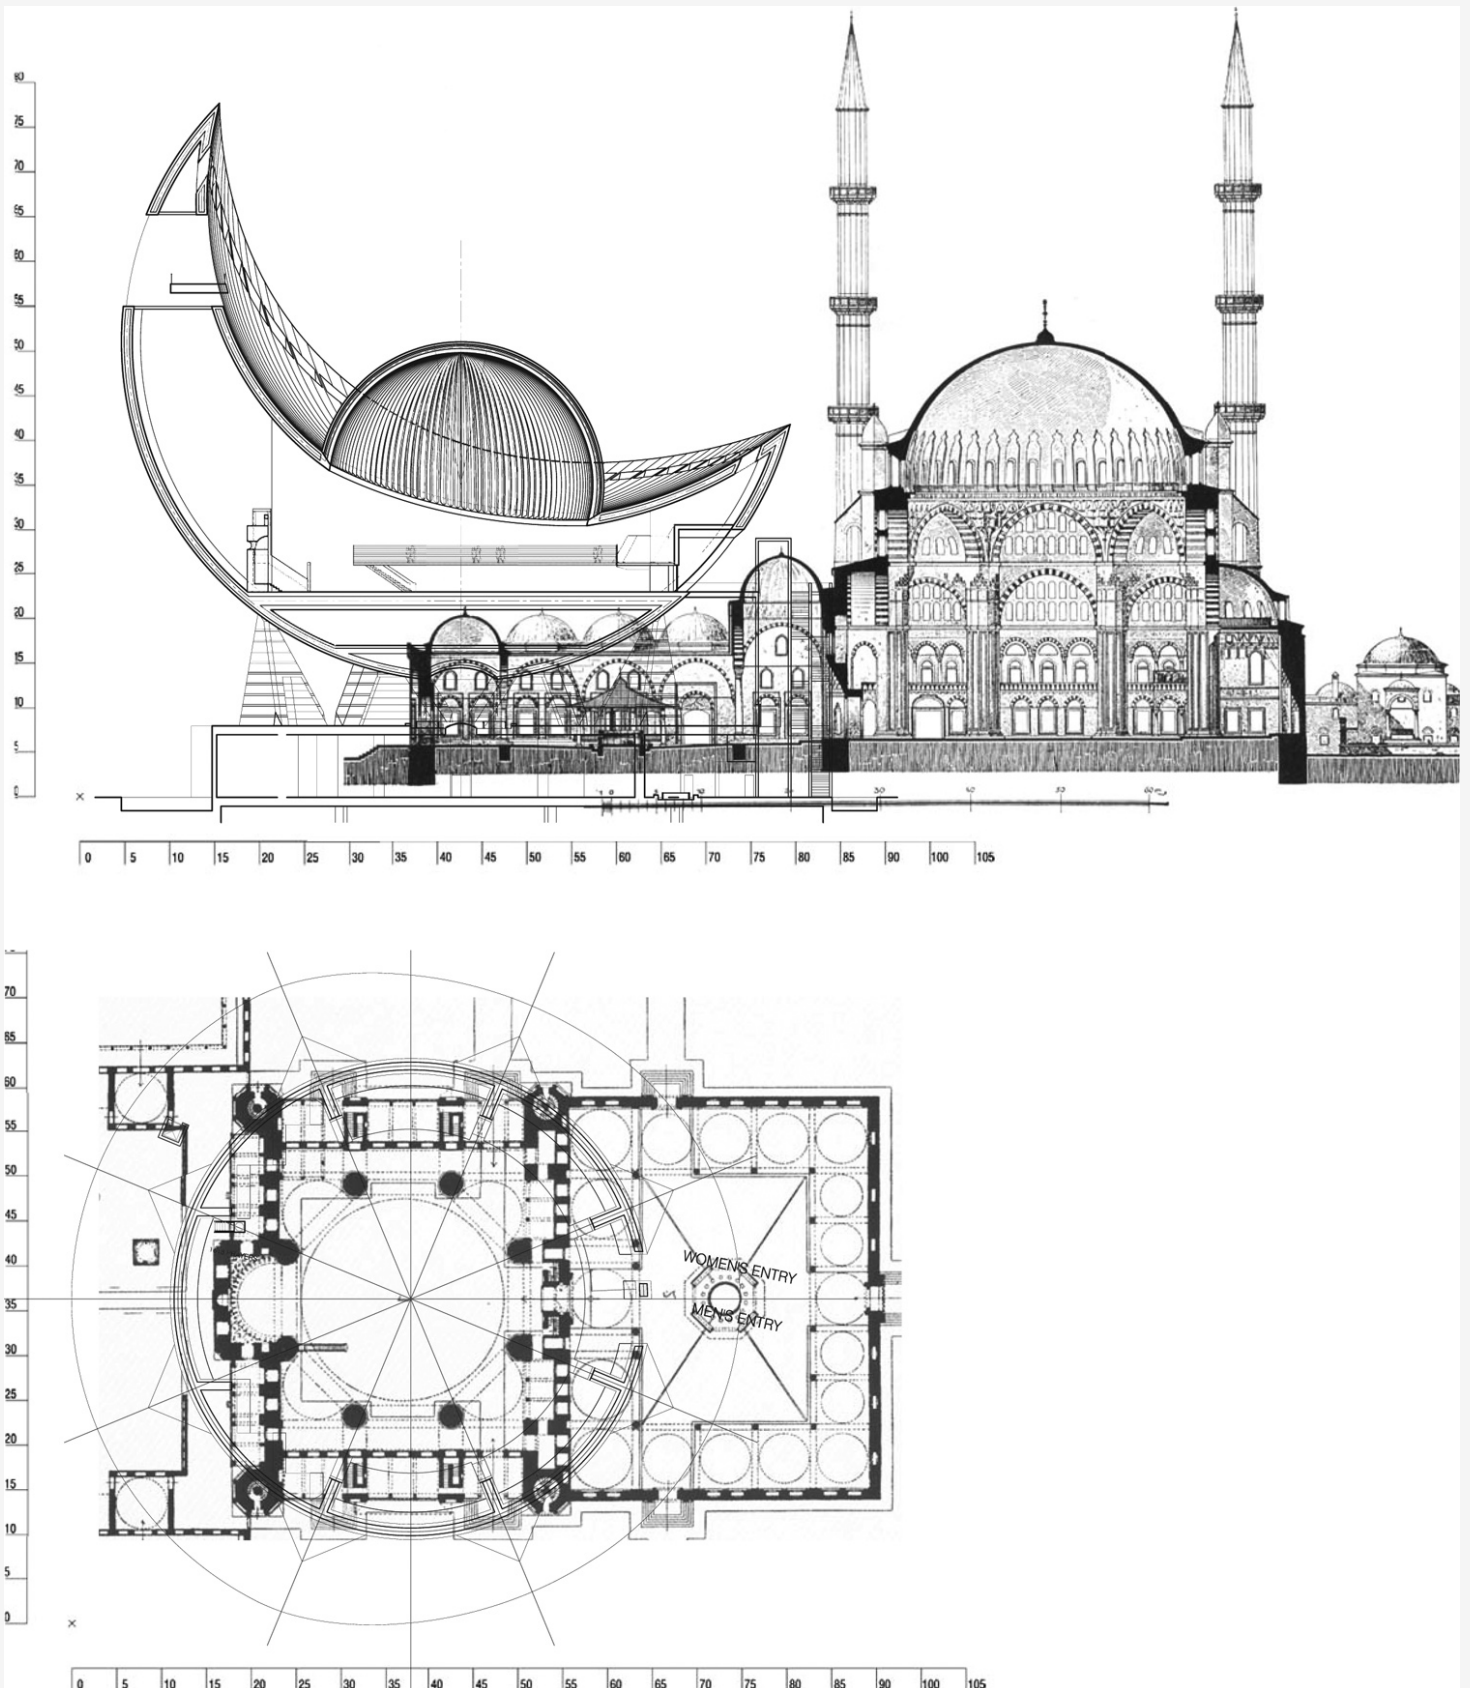

Palm Jumeirah Gateway Mosque 1 Physical model

Palm Jumeirah Gateway Mosque 2 Night rendering

Palm Jumeirah Gateway Mosque 3 Section facing mihrab and Mecca

Palm Jumeirah Gateway Mosque 4 Comparative plan and section with Sinan Selimiye Mosque

Palm Jumeirah Gateway Mosque 5 Concept sketch

## Palm Jumeirah Gateway Mosque

	<i>Image caption</i>	<i>Image attribution</i>
1	Physical model	Safdie Architects
2	Night rendering	Safdie Architects
3	Section facing mihrab and Mecca	Safdie Architects
4	Comparative plan and section with Sinan's Selimiye Mosque	Safdie Architects
5	Concept sketch	Safdie Architects
6		
7		
8		
9		
10		
11		
12		
13		
14		
15		