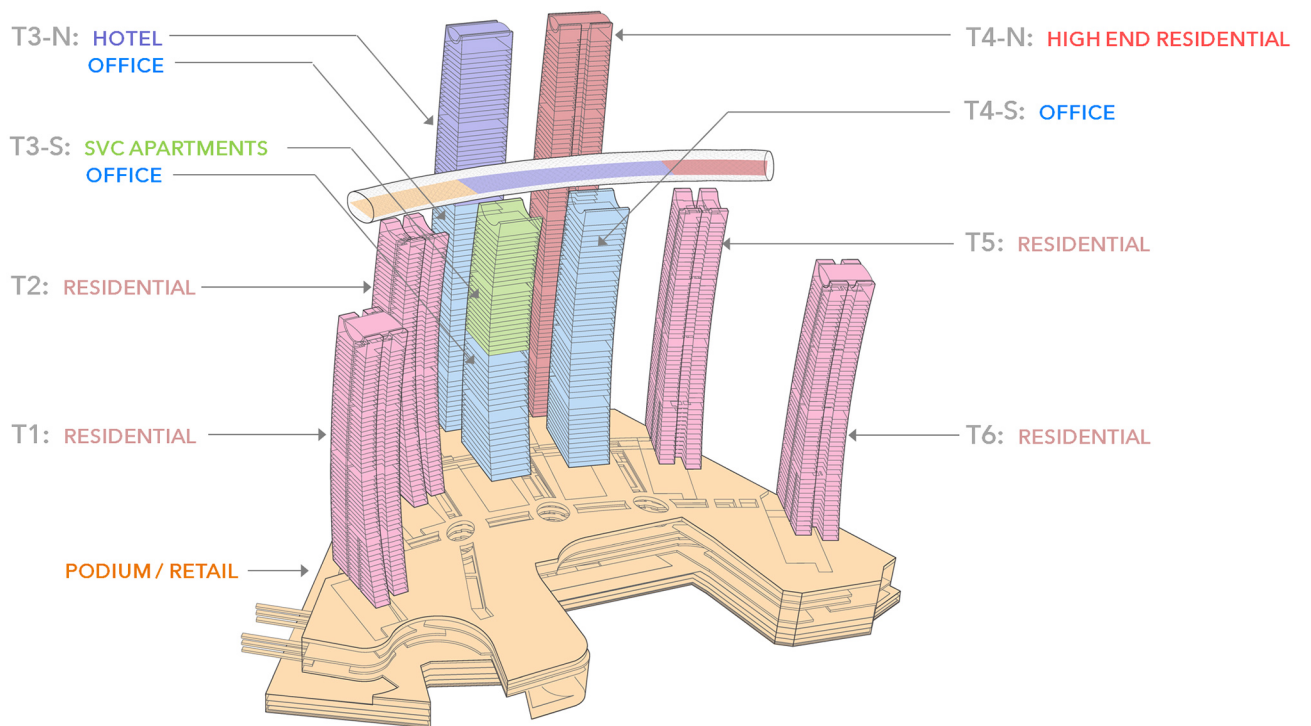

Chongqing Chaotianmen Center 1 Rendering

Chongqing Chaotianmen Center 2 Aerial view at dusk

Chongqing Chaotianmen Center 3 Project sited at the confluence of two major rivers

Chongqing Chaotianmen Center 4 Site axonometric

Chongqing Chaotianmen Center 5 Elevation concept sketch

## Chongqing Chaotianmen Center

	<i>Image caption</i>	<i>Image attribution</i>
1	Rendering	Neoscape Boston
2	Aerial view at dusk	Neoscape Boston
3	Project sited at the confluence of two major rivers	Neoscape Boston
4	Site axonometric	Safdie Architects
5	Elevation concept sketch	Moshe Safdie
6		
7		
8		
9		
10		
11		
12		
13		
14		
15		